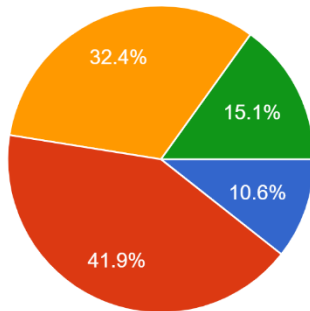

- I will continue to worship primarily online
- I expect to worship primarily in-person
- I expect to worship equally in-person and online
- I'm not sure

Now that restrictions are loosened, how likely are you to attend in-person functions other than worship, such as Bible Study, Choir practice, Keenager meetings, or WIN dinners?

179 responses