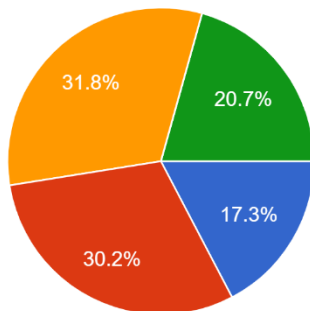

- I would definitely attend one or more in-person functions right away
- I would probably attend one or more in person functions right away
- I would prefer to wait awhile before attending other in-person functions
- Not Applicable. I have not participated in other in-person functions in the past.