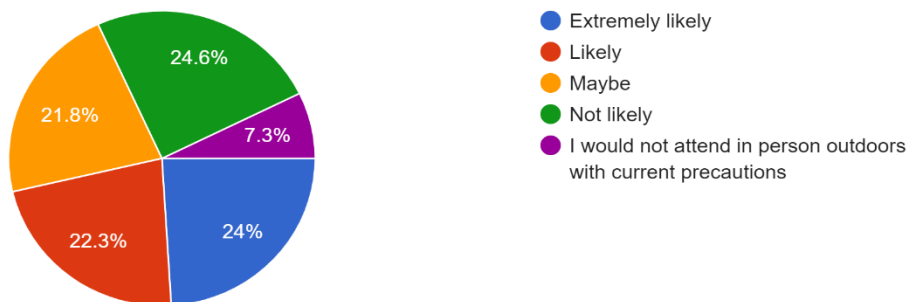

Both our Saturday and Sunday worship services will continue to be livestreamed on Facebook, with a recording of each service available later on both Facebook and YouTube. While many of you are anxious to return to in-person worship, 43% of respondents told us they plan to worship either primarily online or equally online and in person.

Our quilting groups have resumed in-person gatherings, and other groups are making plans for their future gatherings. Many are anxious to resume in-person fellowship and service, however not everyone is ready for that yet.

We appreciate the comments, suggestions, and questions many of you included in your survey responses. While we are not addressing those individually in this report, broadly we can say our Community Center ventilation meets CDC guidelines for air circulation, and we are currently developing plans for communion. We will be communicating these plans with you as they develop. Please check out the survey results below and contact anyone on the church staff if you have questions or additional concerns. Thank you.

If we gather outdoors for worship in-person beginning April 24, 2021, how likely are you to attend with current precautions (bring your own chair, bring your own communion elements, wear a mask)?

179 responses