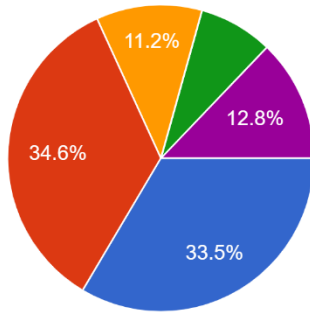

How likely are you to attend indoor in-person worship starting June 6, 2021? Our indoor worship will be in the Community Center and masks will be required (per state guidelines).

179 responses

- I am extremely likely to attend indoor worship right away
- I would probably attend indoor worship right away
- I am not likely to attend indoor worship yet. Maybe in a few months.
- I am not likely to attend indoor worship for the foreseeable future.
- I'm not sure what I will do

Many in our church community have found livestream or on-demand worship convenient and enjoyable. Please tell us your thoughts regarding online and livestream worship.

179 responses