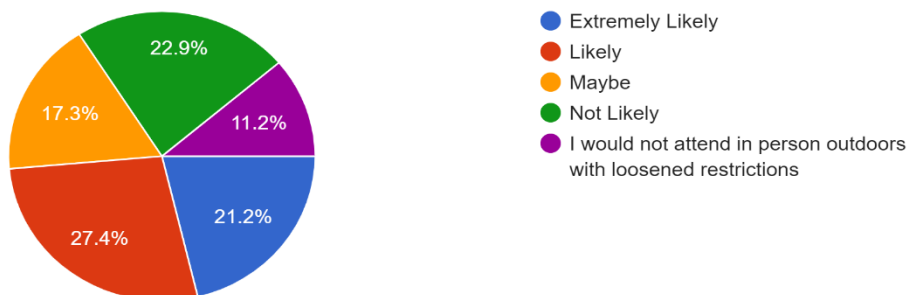

If we gather outdoors for worship in-person beginning April 24, 2021, how likely are you to attend with loosened restrictions (we would provide com...quired to bring your own chair and wear a mask)?

179 responses